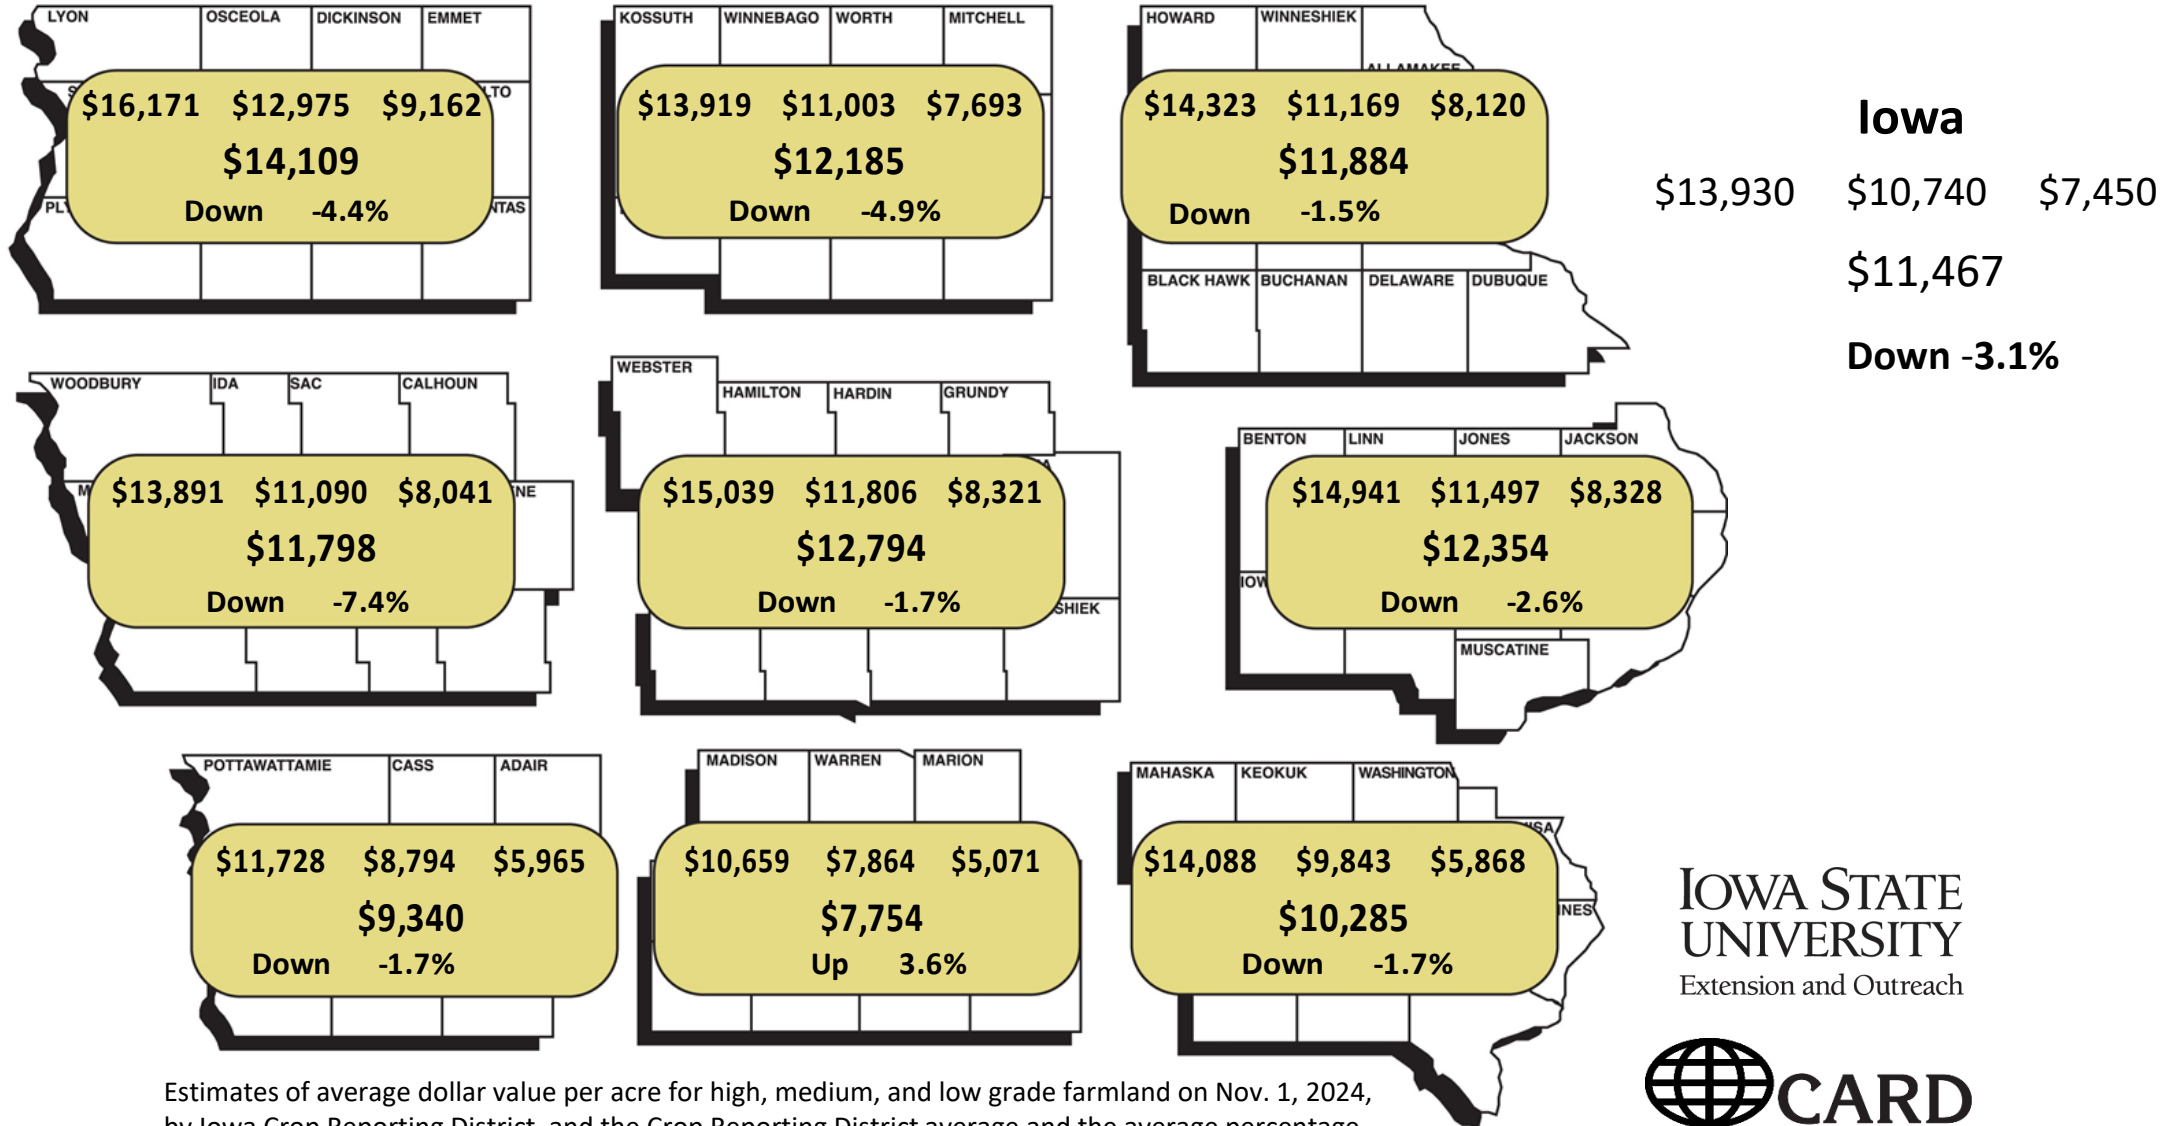

# 2024 Iowa Land Values by Crop Reporting District

Estimates of average dollar value per acre for high, medium, and low grade farmland on Nov. 1, 2024, by Iowa Crop Reporting District, and the Crop Reporting District average and the average percentage change from Nov. 1, 2023. The estimates are based on a survey conducted by Iowa State University, Center for Agricultural and Rural Development and Iowa State University Extension and Outreach.